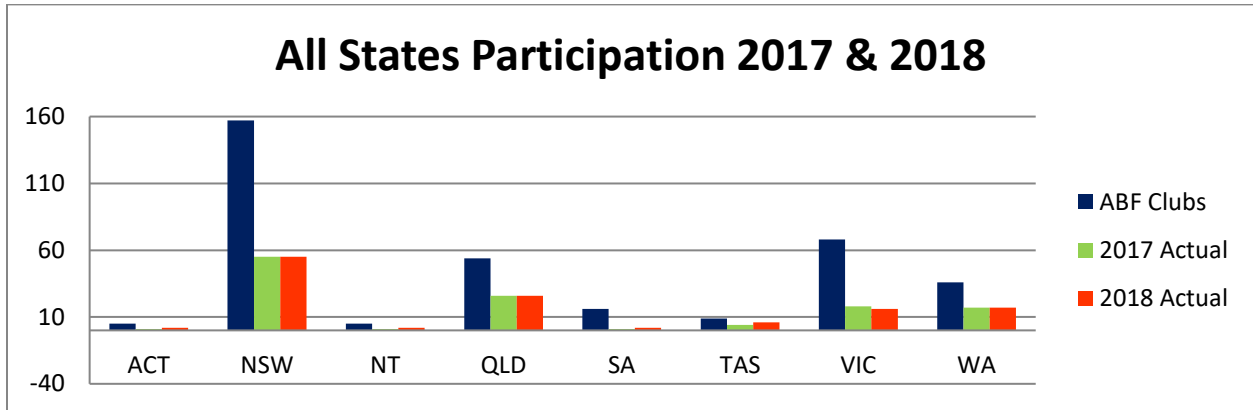

Bridge for Brain Research Challenge year by year comparison

*2004 was held as a test event in NSW only

Participation 2018

Breakdown Nationwide

Nationwide Participation 2018

In 2018 the number of clubs that registered to participate in the Challenge was 123, with 127 clubs going on to participate and or send in a donation. Canberra donated a generous \$2000 from the summer convention and Barossa valley will play for NeuRA in August.

Breakdown State by State

NT Participation 2017 & 2018

SA Participation 2017 & 2018

2018 Results

Highest percentage overall			Percentage
Wendy Boxall	Sean Mullamphy	Canberra Bridge Club	74.7

National Top 10