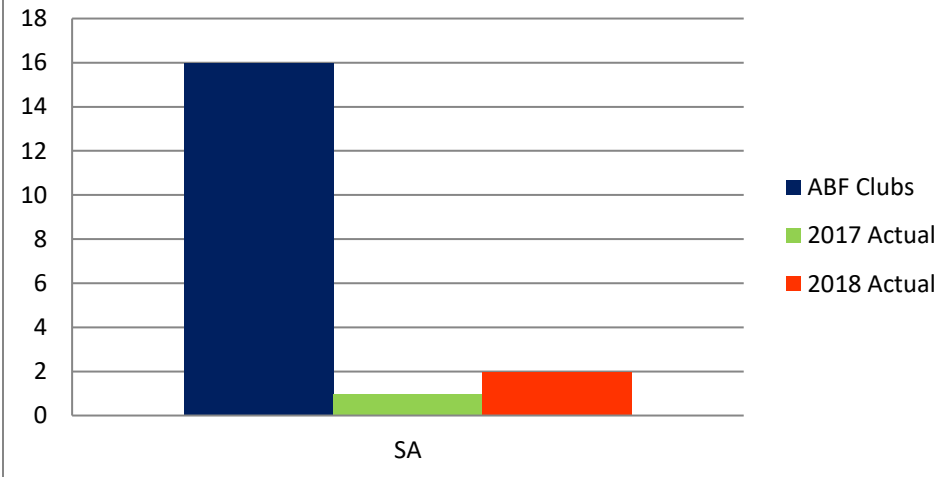

Bridge for Brain Research Challenge year by year comparison

*2004 was held as a test event in NSW only

Participation 2018

Breakdown Nationwide

Nationwide Participation 2018

In 2018 the number of clubs that registered to participate in the Challenge was 123, with 127 clubs going on to participate and or send in a donation. Canberra donated a generous \$2000 from the summer convention and Barossa valley will play for NeuRA in August.

Breakdown State by State

NT Participation 2017 & 2018

SA Participation 2017 & 2018

2018 Results

Highest percentage overall			Percentage
Wendy Boxall	Sean Mullamphy	Canberra Bridge Club	74.7

National Top 10