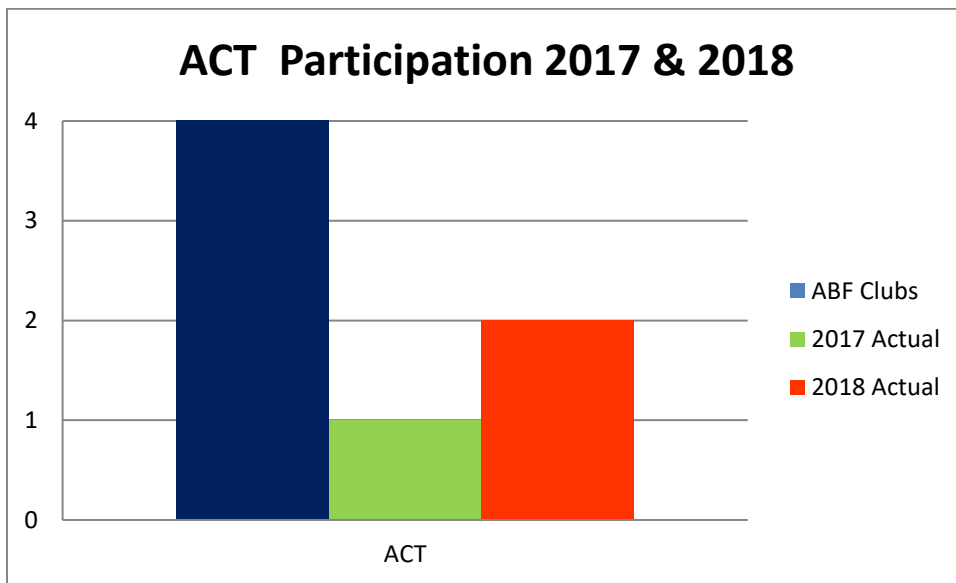

There are 3 clubs who are yet to send in their fundraising dollars.

Overview of Funds Raised

Since 2004 the Challenge has raised **\$603.110** towards research to finding treatments and ultimately a cure for Alzheimer's and other dementias.

Bridge for Brain Research Challenge year by year comparison

*2004 was held as a test event in NSW only

Participation 2018

Breakdown Nationwide

Nationwide Participation 2018

In 2018 the number of clubs that registered to participate in the Challenge was 123, with 127 clubs going on to participate and or send in a donation. Canberra donated a generous \$2000 from the summer convention and Barossa valley will play for NeuRA in August.

Breakdown State by State

NT Participation 2017 & 2018

SA Participation 2017 & 2018

2018 Results

Highest percentage overall			Percentage
Wendy Boxall	Sean Mullamphy	Canberra Bridge Club	74.7

National Top 10