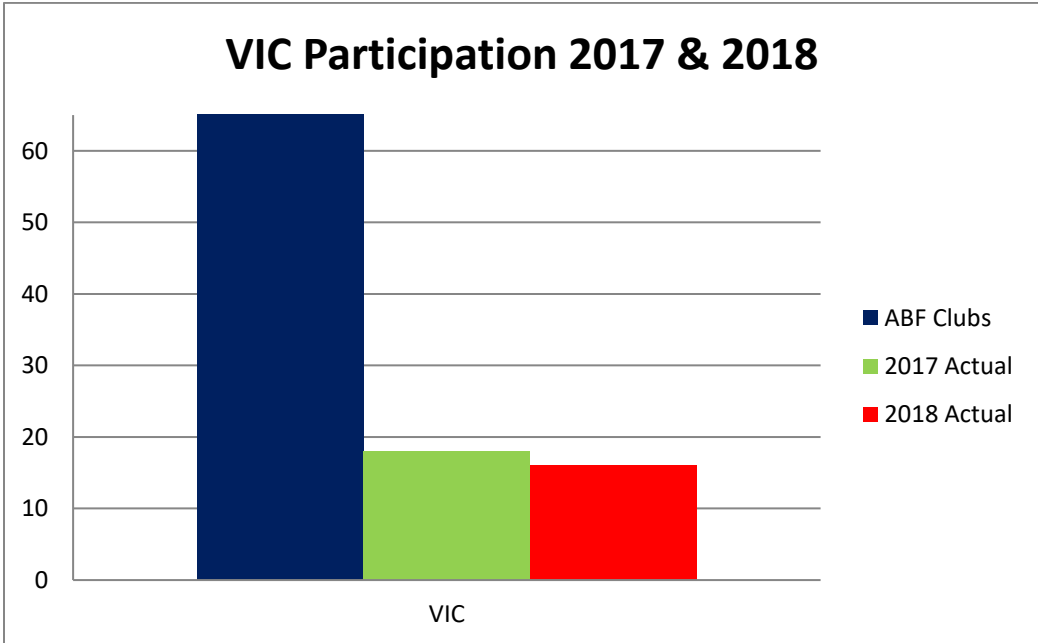

Bridge for Brain Research Challenge year by year comparison

*2004 was held as a test event in NSW only

Participation 2018

Breakdown Nationwide

Nationwide Participation 2018

In 2018 the number of clubs that registered to participate in the Challenge was 123, with 127 clubs going on to participate and or send in a donation. Canberra donated a generous \$2000 from the summer convention and Barossa valley will play for NeuRA in August.

Breakdown State by State

NT Participation 2017 & 2018

SA Participation 2017 & 2018

2018 Results

Highest percentage overall			Percentage
Wendy Boxall	Sean Mullamphy	Canberra Bridge Club	74.7

National Top 10