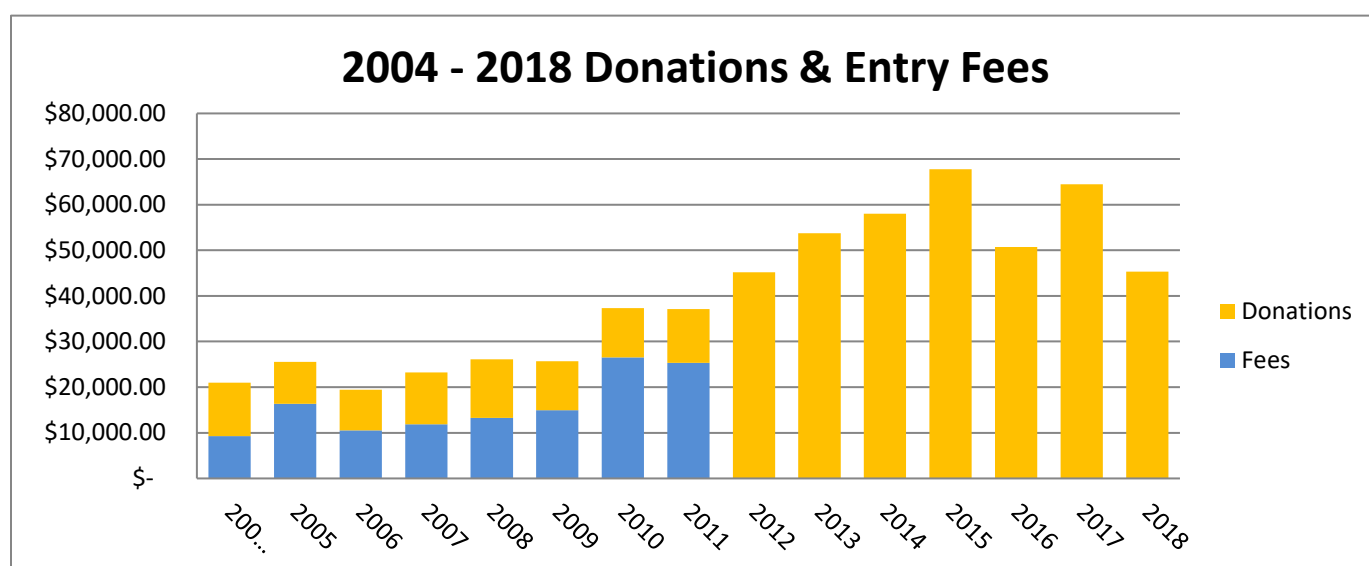

Fundraising

At the time of writing this report the 2018 Challenge raised $45,349 for research into Alzheimer's and other dementias.

There are 3 clubs who are yet to send in their fundraising dollars.

Overview of Funds Raised

Since 2004 the Challenge has raised **$603.110** towards research to finding treatments and ultimately a cure for Alzheimer's and other dementias.

Bridge for Brain Research Challenge year by year comparison

*2004 was held as a test event in NSW only