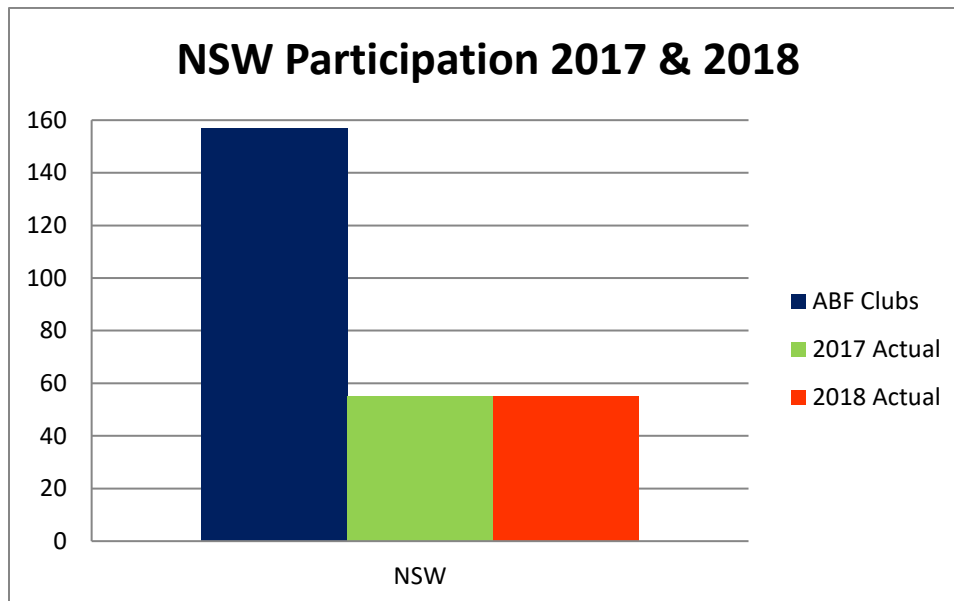

Bridge for Brain Research Challenge year by year comparison

*2004 was held as a test event in NSW only

Participation 2018

Breakdown Nationwide

Nationwide Participation 2018

In 2018 the number of clubs that registered to participate in the Challenge was 123, with 127 clubs going on to participate and or send in a donation. Canberra donated a generous \$2000 from the summer convention and Barossa valley will play for NeuRA in August.

Breakdown State by State

NT Participation 2017 & 2018

SA Participation 2017 & 2018

2018 Results

Highest percentage overall			Percentage
Wendy Boxall	Sean Mullamphy	Canberra Bridge Club	74.7

National Top 10