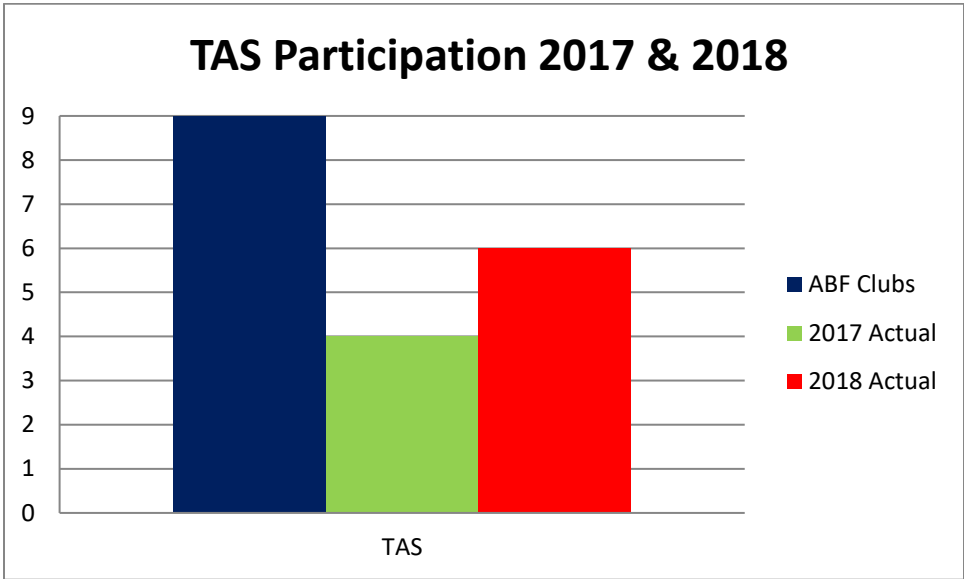

Bridge for Brain Research Challenge year by year comparison

*2004 was held as a test event in NSW only

Participation 2018

Breakdown Nationwide

Nationwide Participation 2018

In 2018 the number of clubs that registered to participate in the Challenge was 123, with 127 clubs going on to participate and or send in a donation. Canberra donated a generous \$2000 from the summer convention and Barossa valley will play for NeuRA in August.

Breakdown State by State

NT Participation 2017 & 2018

SA Participation 2017 & 2018

2018 Results

Highest percentage overall			Percentage
Wendy Boxall	Sean Mullamphy	Canberra Bridge Club	74.7

National Top 10