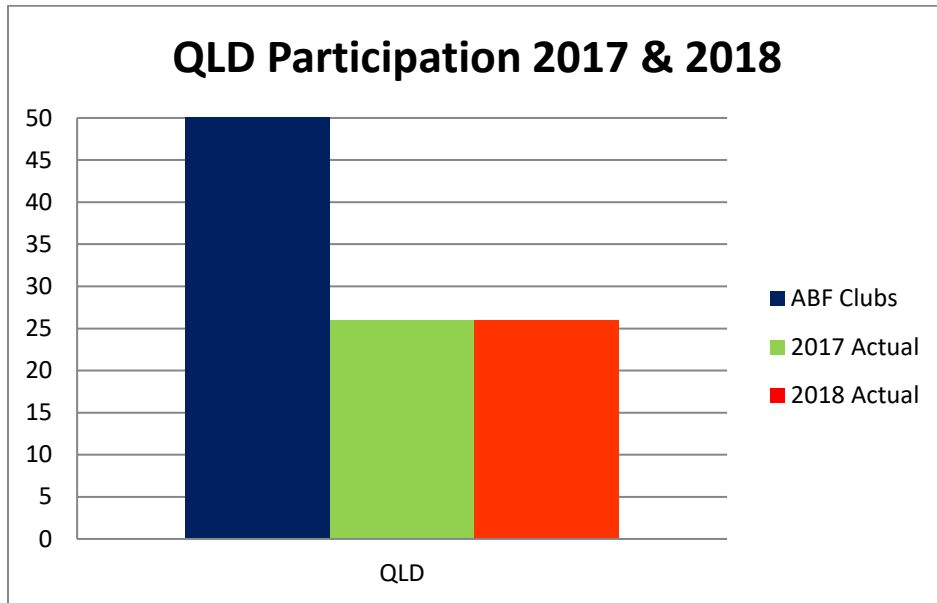

Bridge for Brain Research Challenge year by year comparison

*2004 was held as a test event in NSW only

Participation 2018

Breakdown Nationwide

Nationwide Participation 2018

In 2018 the number of clubs that registered to participate in the Challenge was 123, with 127 clubs going on to participate and or send in a donation. Canberra donated a generous \$2000 from the summer convention and Barossa valley will play for NeuRA in August.

Breakdown State by State

NT Participation 2017 & 2018

SA Participation 2017 & 2018

2018 Results

Highest percentage overall			Percentage
Wendy Boxall	Sean Mullamphy	Canberra Bridge Club	74.7

National Top 10