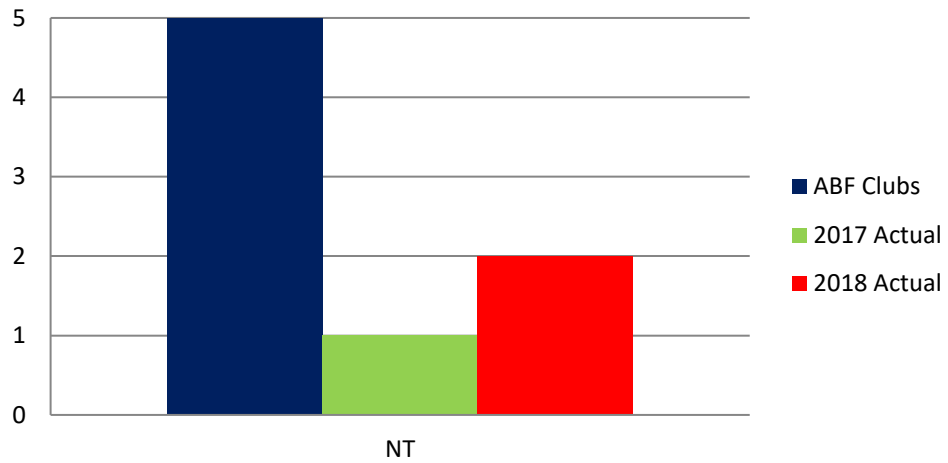

There are 3 clubs who are yet to send in their fundraising dollars.

Overview of Funds Raised

Since 2004 the Challenge has raised **\$603.110** towards research to finding treatments and ultimately a cure for Alzheimer's and other dementias.

Bridge for Brain Research Challenge year by year comparison

*2004 was held as a test event in NSW only

Participation 2018

Breakdown Nationwide

Nationwide Participation 2018

In 2018 the number of clubs that registered to participate in the Challenge was 123, with 127 clubs going on to participate and or send in a donation. Canberra donated a generous \$2000 from the summer convention and Barossa valley will play for NeuRA in August.

Breakdown State by State

NT Participation 2017 & 2018

SA Participation 2017 & 2018

2018 Results

Highest percentage overall			Percentage
Wendy Boxall	Sean Mullamphy	Canberra Bridge Club	74.7

National Top 10