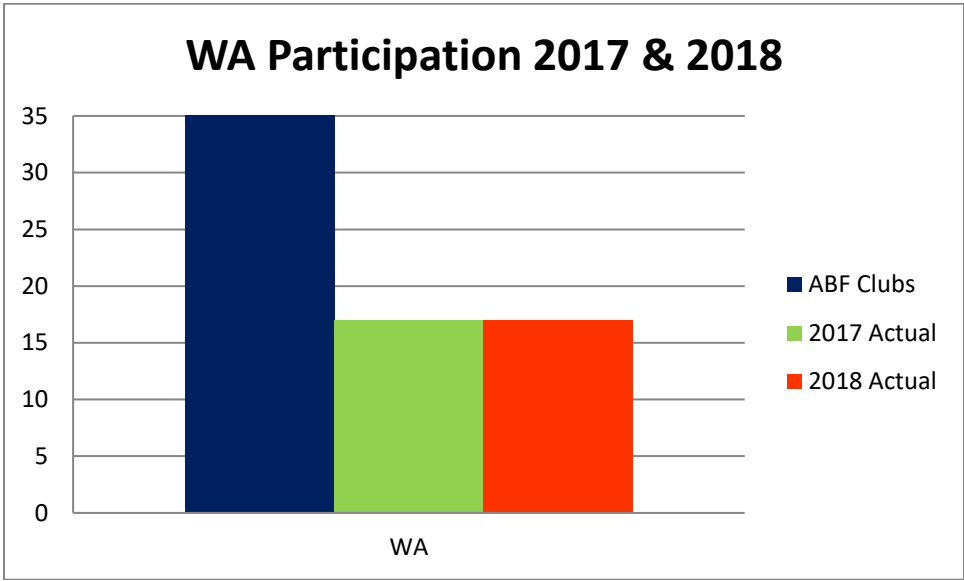

Bridge for Brain Research Challenge year by year comparison

*2004 was held as a test event in NSW only

Participation 2018

Breakdown Nationwide

Nationwide Participation 2018

In 2018 the number of clubs that registered to participate in the Challenge was 123, with 127 clubs going on to participate and or send in a donation. Canberra donated a generous \$2000 from the summer convention and Barossa valley will play for NeuRA in August.

Breakdown State by State

NT Participation 2017 & 2018

SA Participation 2017 & 2018

2018 Results

Highest percentage overall			Percentage
Wendy Boxall	Sean Mullamphy	Canberra Bridge Club	74.7

National Top 10