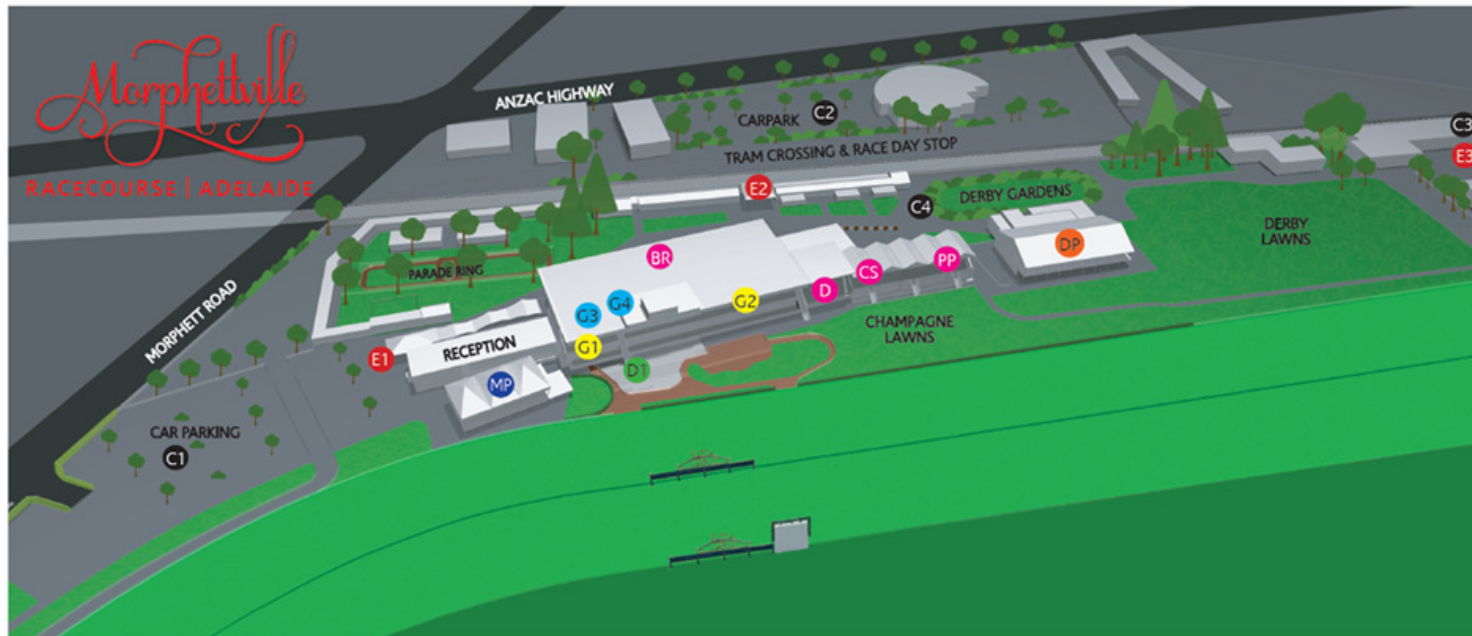

LOCATION

Park in the Anzac Highway car park and walk through the Tram entrance, turn left to the Derby Pavilion – 1st Floor.

- | | | | |
|-----------------------------------|---|----------------------------|---------------------------|
| Entrance | Grandstand | D The Deck | MP Gerard Pavilion |
| E1 Main Entrance | G1 Leilani Room - 1st Floor | CS Corporate Suites | Upper Level |
| E2 Tram Entrance | G2 Adelaide Cup Room - 1st Floor | PP Palms Platform | Lower Level |
| E3 Park Terrace Entrance | G3 Chairman's Room - 2nd Floor | BR Betting Ring | DP Derby Pavilion |
| C1 Members Car Park | G4 Phar Lap Room - 2nd Floor | | Upper Level |
| C2 Junction Car Park | | | Lower Level |
| C3 Derby Car Park | | | |
| C4 Exhibitor Drop Off Zone | | | |