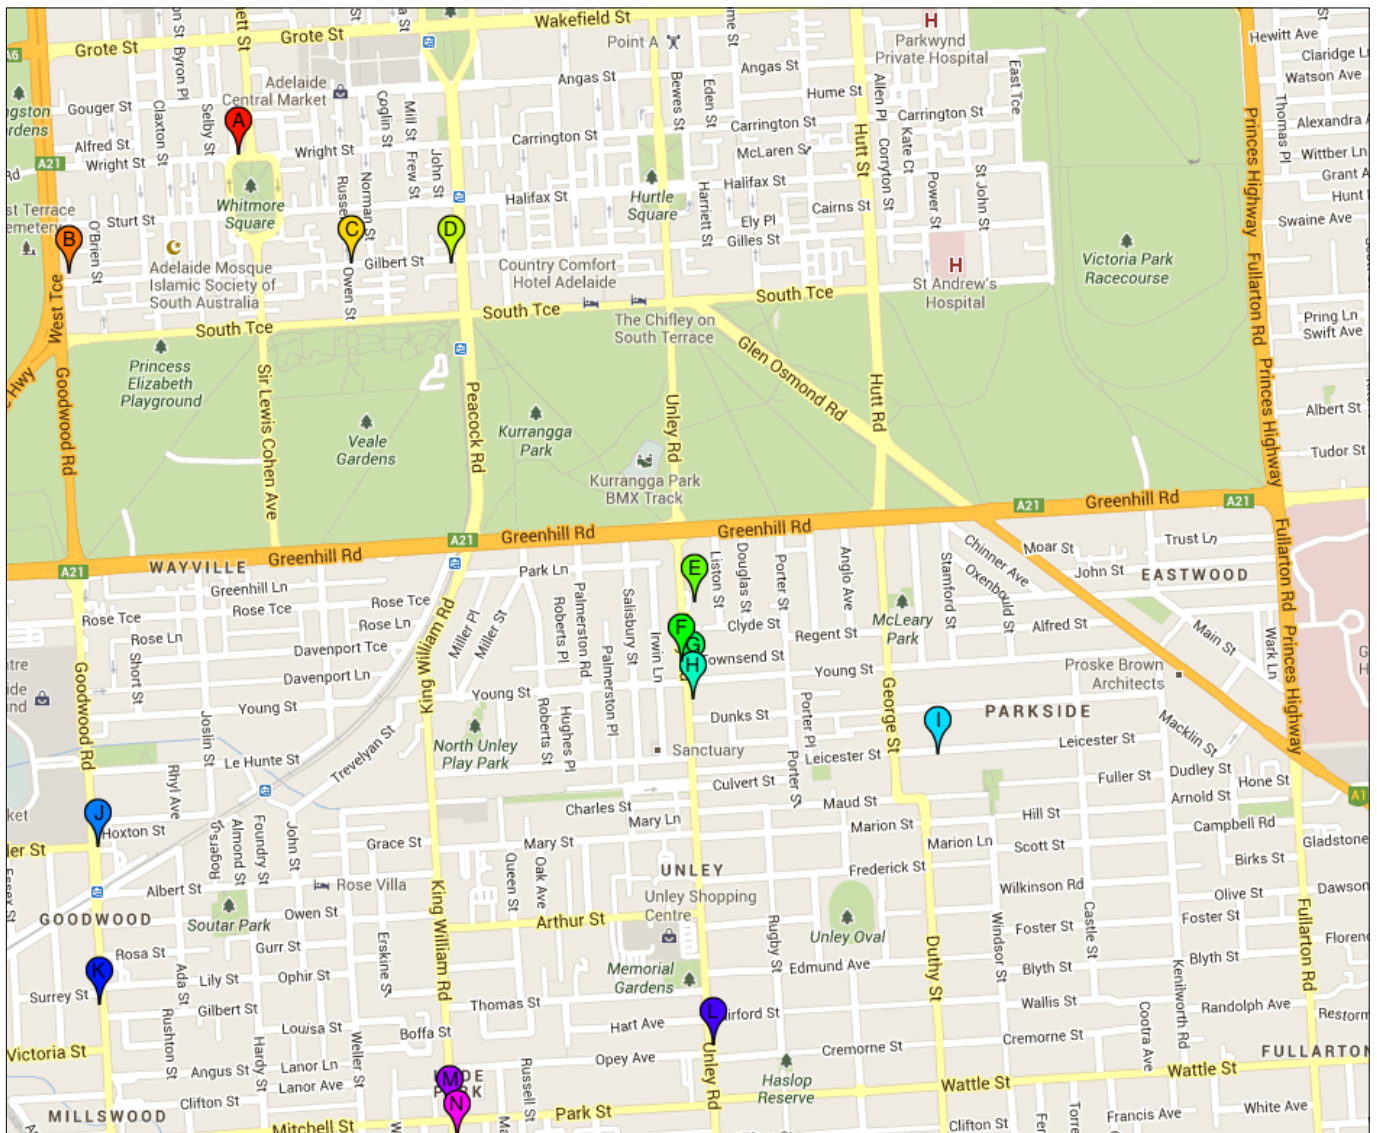

SHAW + SMITH

RICOH
imagine. change.

ESTABLISHED 1915

HAIGH'S
CHOCOLATES

Feast! FINE FOODS

Local Eateries

- A - Whitmore Hotel
317 Morphett Street, Adelaide, 8231 5533
- B - Elephant & Castle Hotel
179 West Terrace, Adelaide, 8231 9023
- C - Gilbert Street Hotel
88 Gilbert Street, Adelaide, 8231 9909
- D - Citi Zen Chinese Restaurant
401 King William Street, Adelaide, 8212 8383
- E - Raj on Taj
12/13-23 Unley Road, Parkside, 8272 3377
- F - The Snake Charmer
60 Unley Road, Unley, 8272 2624
- G - Mondiali Café Restaurant**
55 Unley Road, Parkside, 8373 4954
- H - La Tombola**
61 Unley Road, Parkside, 8271 6400
- I - Earl of Leicester Hotel
85 Leicester Street, Parkside, 8271 5700
- J - Goodwood Park Hotel**
75 Goodwood Road, Goodwood, 8272 9185
- K - Fu Lin Chinese Restaurant
152 Goodwood Road, Goodwood, 8272 3380
- L - Cremorne Hotel
207 Unley Road, Unley, 8272 9746
- M - Zoe's Restaurant and Takeaway**
164 King William Road, Hyde Park, 8271 6667
- N - Hyde Park Tavern
187 King William Road, Hyde Park, 8272 0800
and Kibbi's Café of Hyde Park
185 King William Road, Hyde Park, 8373 4545